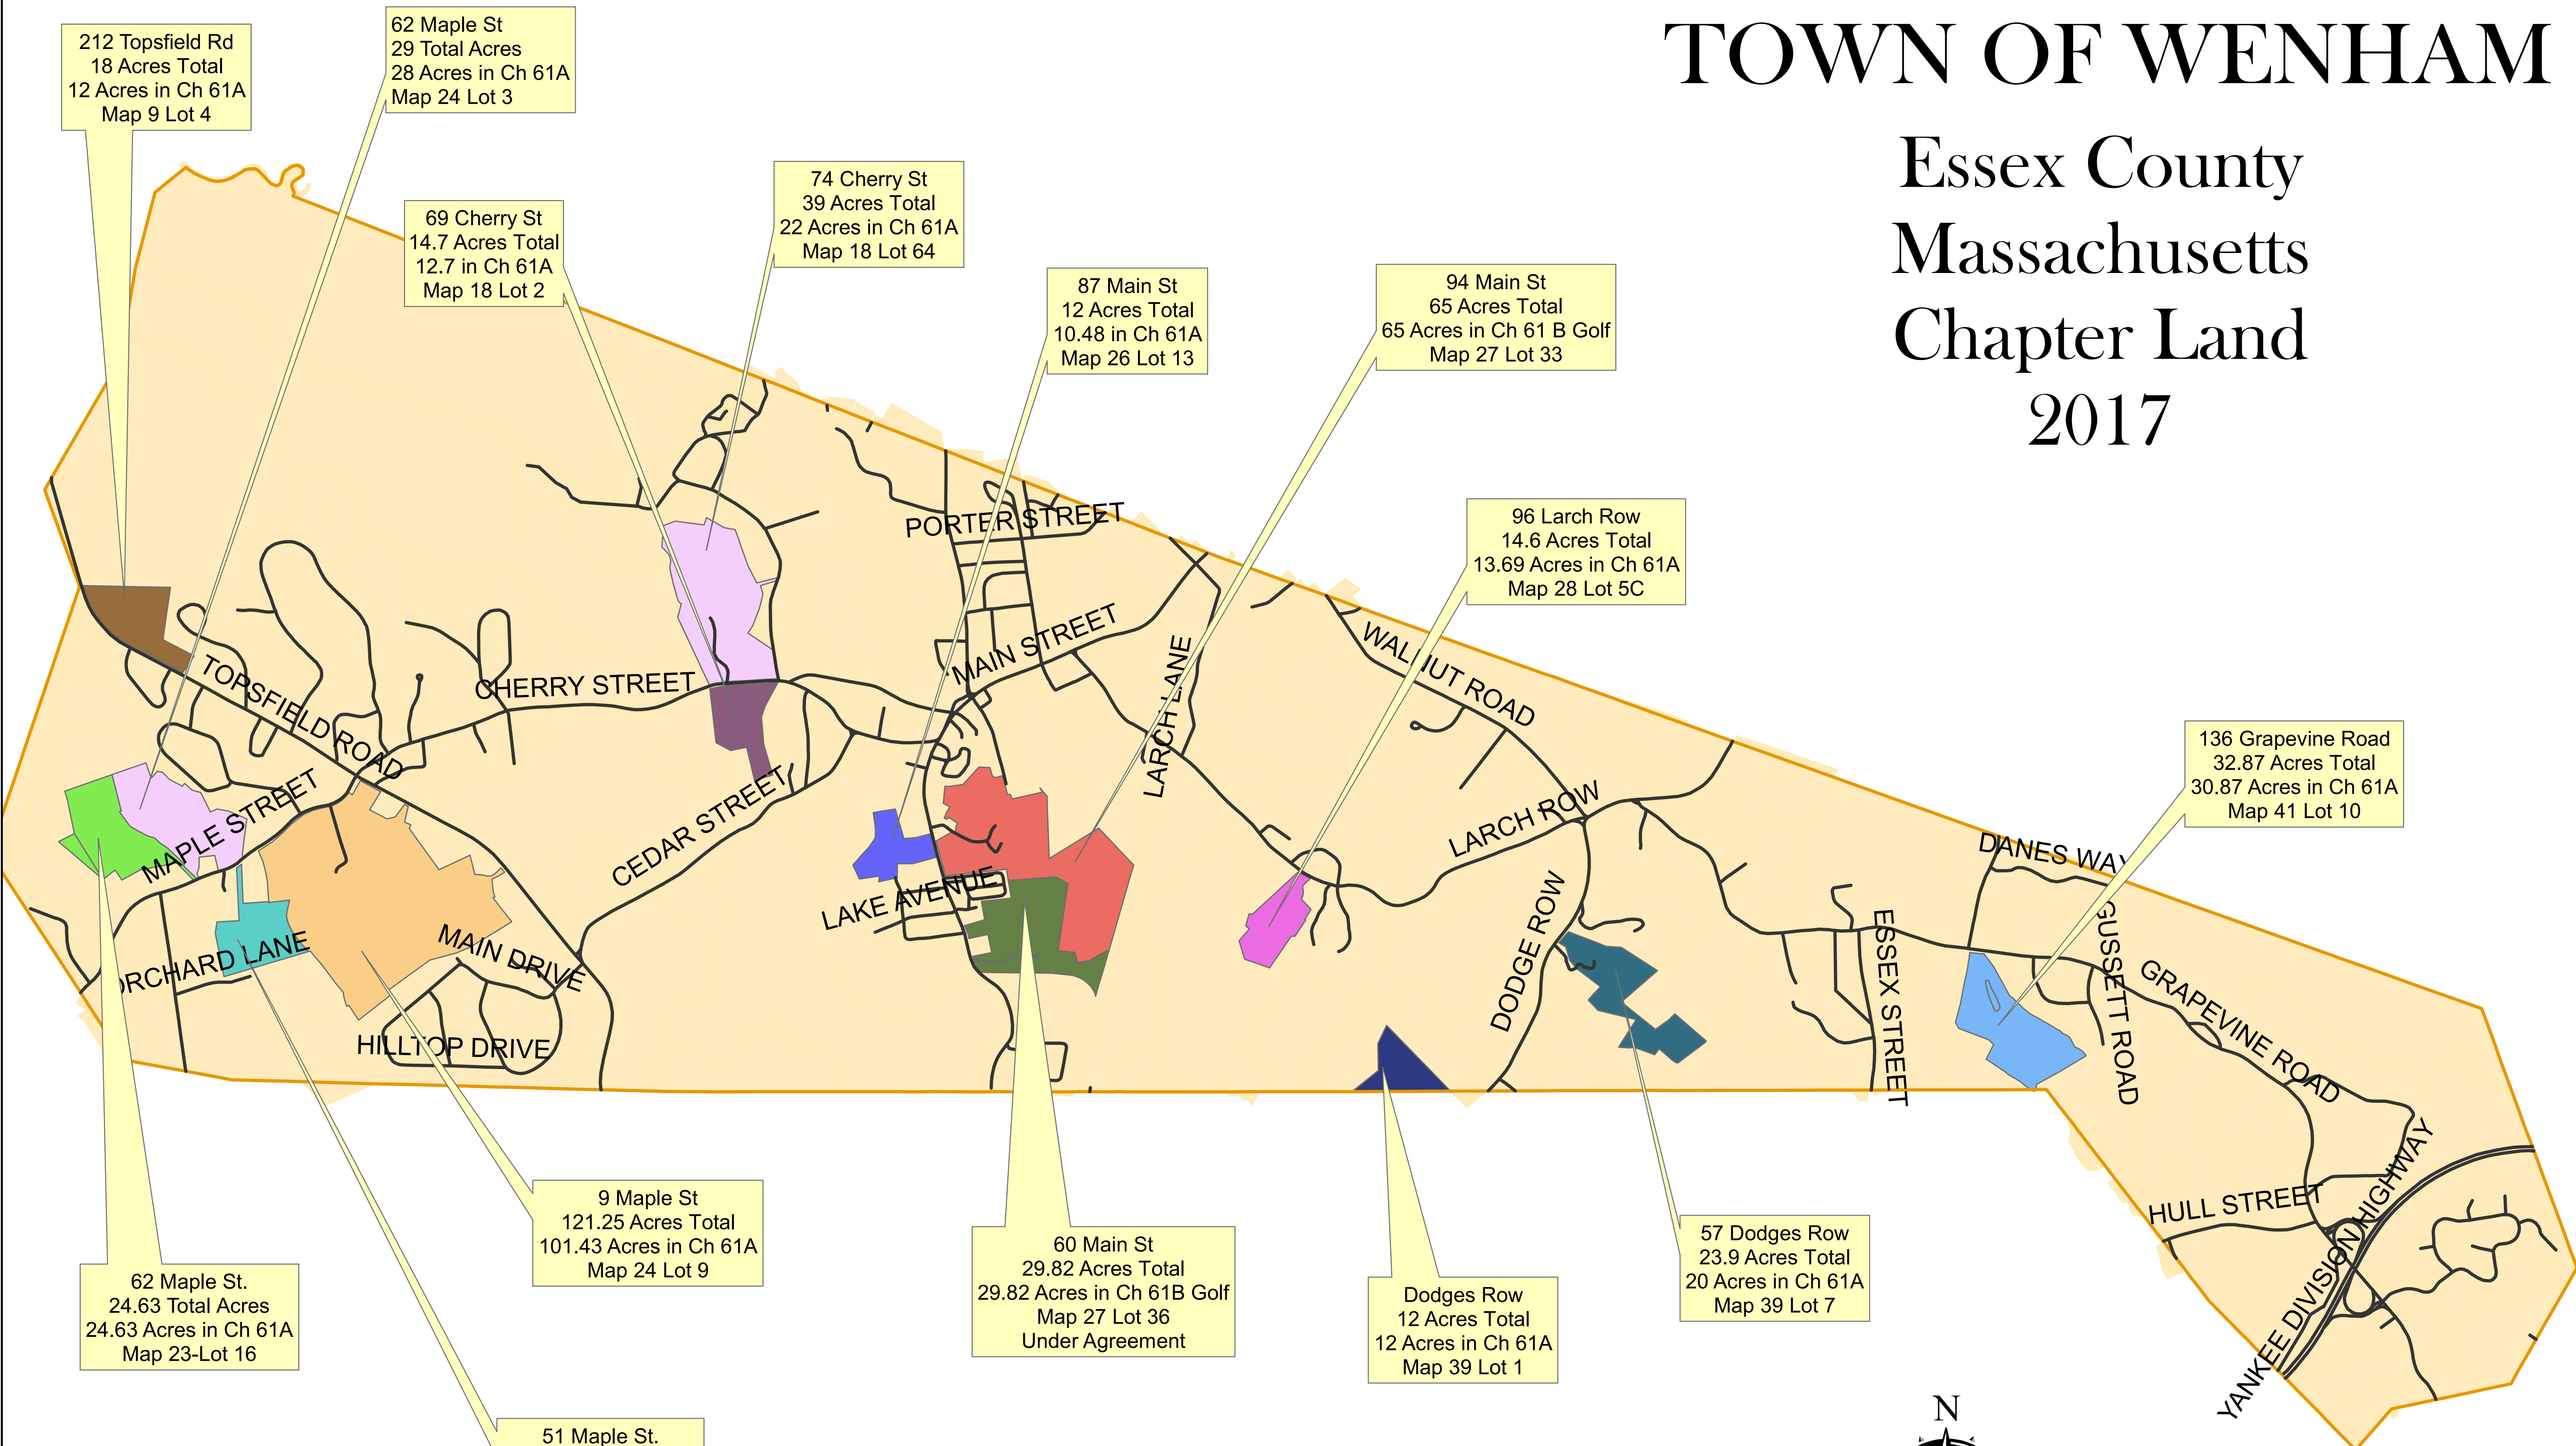

TOWN OF WENHAM

Essex County Massachusetts Chapter Land 2017

Data shown on this map is provided for planning and informational purposes only. The Town of Wenham is not responsible for any use for other purposes or misuse or misrepresentation of this map.